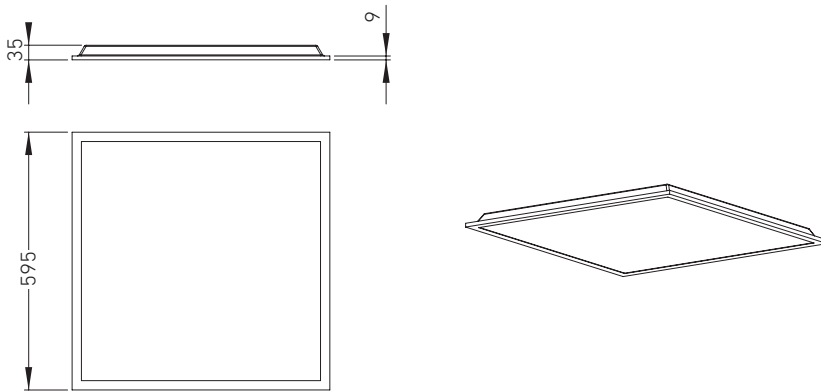

Europe

United Kingdom

Greater India and Middle East

Panel 6060

LIGHT FORMS

Dimensions - PA-00001 - Recessed

PA-00002 - Suspended

PA-000083 - Surface Mounted