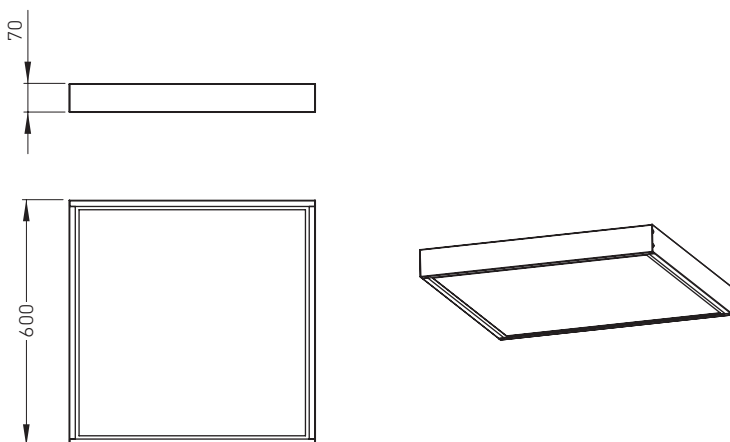

Europe

United Kingdom

Greater India and Middle East

Panel 6060

LIGHT FORMS

Dimensions - PA-00001 - Recessed

PA-00002 - Suspended

PA-000083 - Surface Mounted