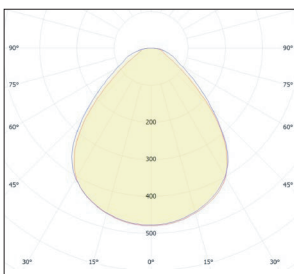

Distribution

120°

Operating temperature
Ta Max 40°C

Warranty
5-year fixture warranty.

Manufacturing & certification

Products are manufactured in and comply with the health, safety and environmental protection standards of the respective region in which they are sold.

Europe

United Kingdom

Greater India and Middle East