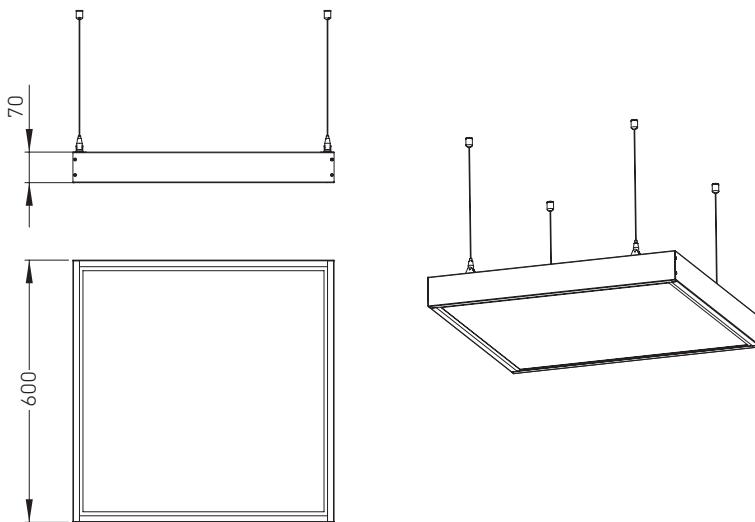

Europe

United Kingdom

Greater India and Middle East

Panel 6060

LIGHT FORMS

Dimensions - PA-00001 - Recessed

PA-00002 - Suspended

PA-000083 - Surface Mounted