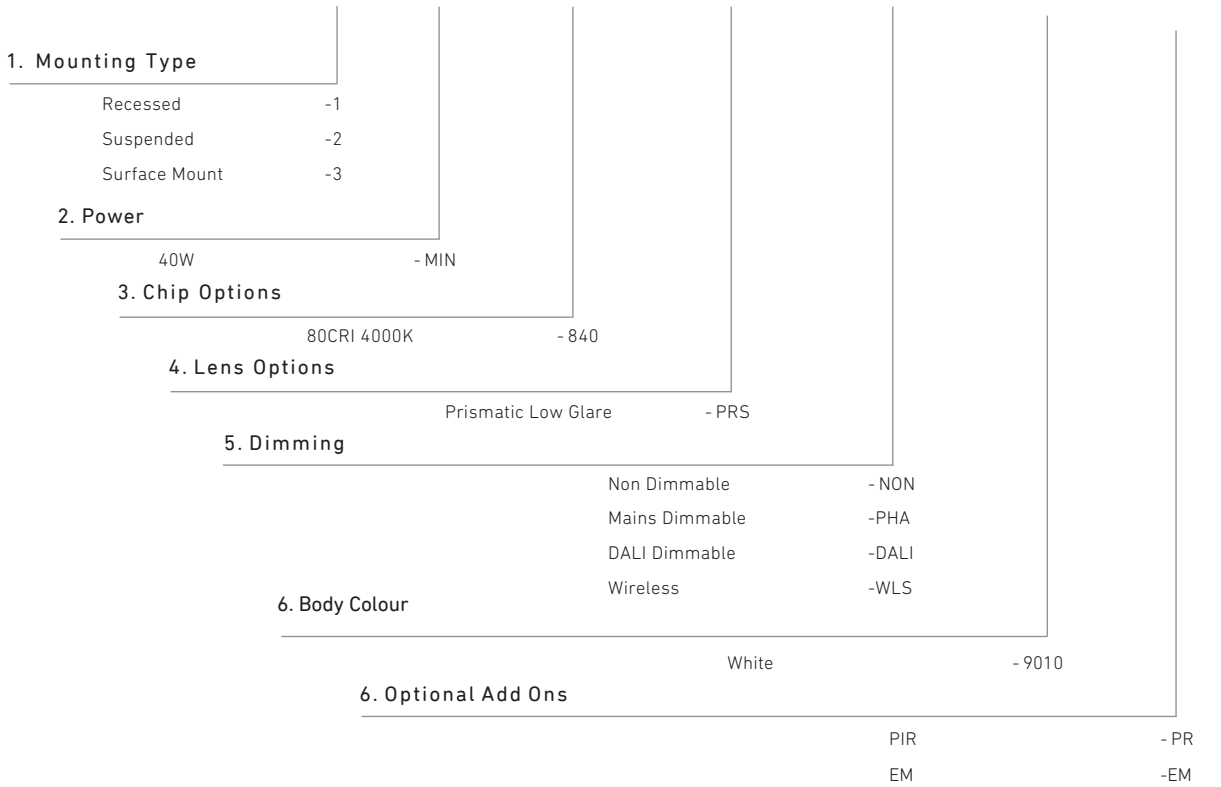

Aluminium Trim (RAL9016)

Class II

Remote Driver

IP40

PMMA Lens

PS Diffuser

Lifetime of 50,000hr

Operating temp minus 10°C
to 40°C

200-240VAC

Panel 6060

LIGHT FORMS

PA - 0000 - MIN - 840 - PRIS - - - - 9010 + - -

Performance Data

Output Options	Max Delivered Lumens LM	Watts W ³	Efficacy LM/W	CCT Options
80CRI 4000K	4184	42	100	4000K

L80 > 50,000 hours
Luminous flux +/- 5%