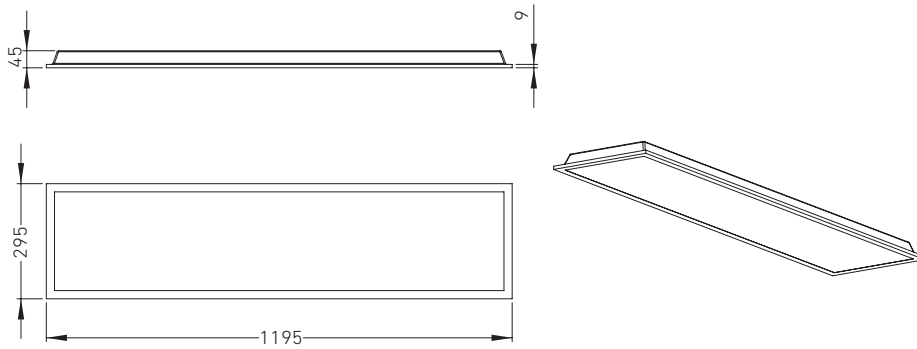

Europe

United Kingdom

Greater India and Middle East

Panel 30120

LIGHT FORMS

Dimensions - PA-00004 - Recessed

PA-00005 - Suspended

PA-00006 - Surface Mounted