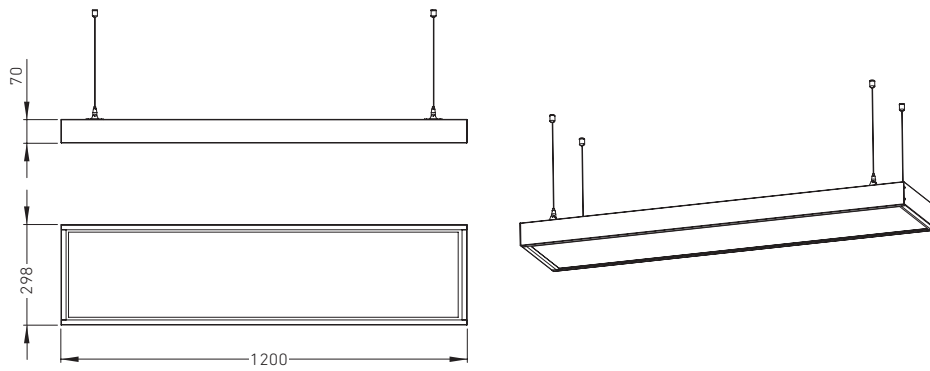

Europe

United Kingdom

Greater India and Middle East

Panel 30120

LIGHT FORMS

Dimensions - PA-00004 - Recessed

PA-00005 - Suspended

PA-00006 - Surface Mounted