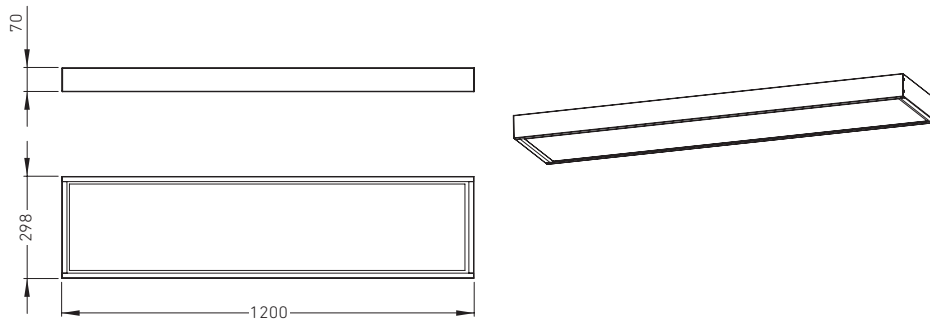

Europe

United Kingdom

Greater India and Middle East

Panel 30120

LIGHT FORMS

Dimensions - PA-00004 - Recessed

PA-00005 - Suspended

PA-00006 - Surface Mounted