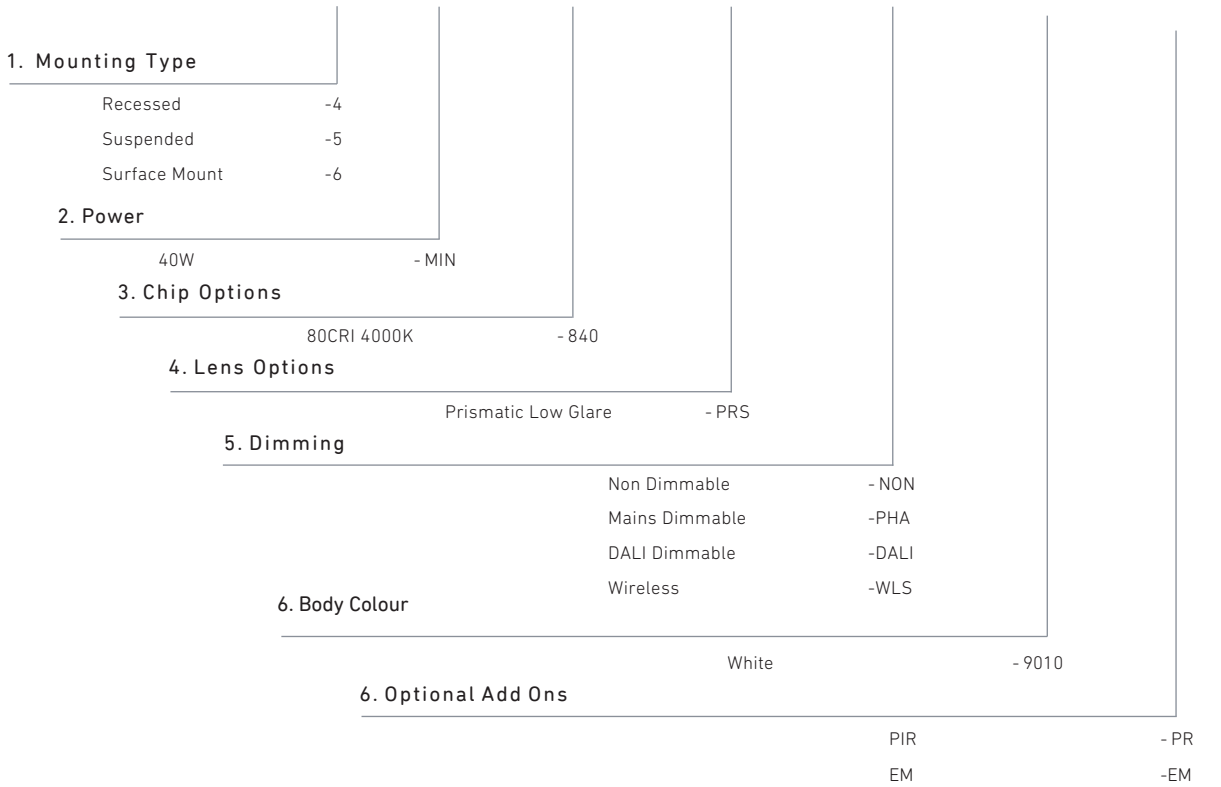

Aluminium Trim (RAL9016)

Class II

Remote Driver

IP40

PMMA Lens

PS Diffuser

Lifetime of 50,000hr

Operating temp minus 10°C
to 40°C

200-240VAC

Panel 30120

LIGHT FORMS

PA - 0000 - MIN - 840 - PRIS - - - - 9010 + - -

Performance Data

Output Options	Max Delivered Lumens LM	Watts W ³	Efficacy LM/W	CCT Options
80CRI 4000K	4184	42	100	4000K

L80 > 50,000 hours
 Luminous flux +/- 5%