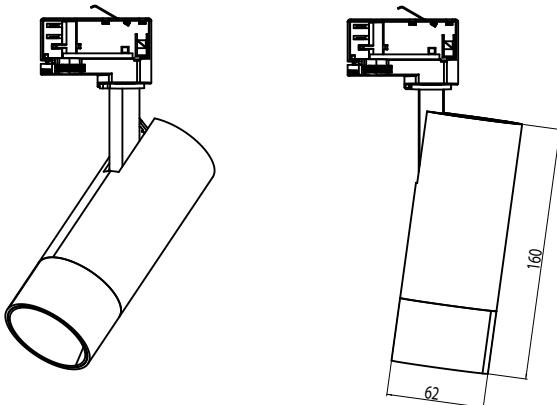

3. Adapter

White	- 02
Black	- 03

4. Additions

Honeycomb

- HCB

Dimensions

Nova Medium 62 GU10

LIGHT FORMS