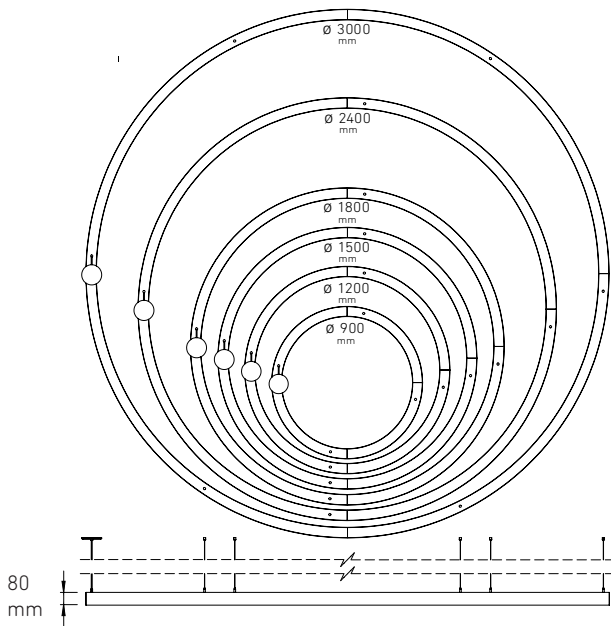

MoonBand 40

LIGHT FORMS

MB40 40 mm x 80 mm

Dimensions

Direct

Direct / Indirect

Distribution

Moonband 40