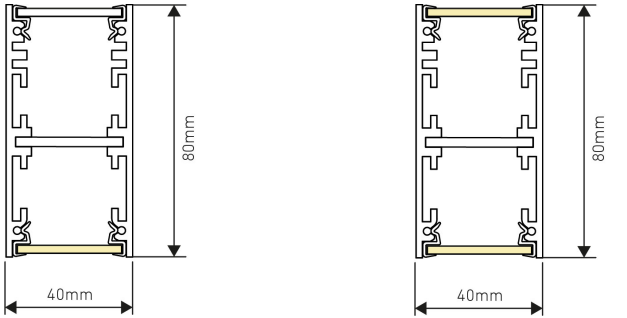

MoonBand 40

LIGHT FORMS

MB40 40 mm x 80 mm

Dimensions

Direct

Direct / Indirect

Distribution

Moonband 40