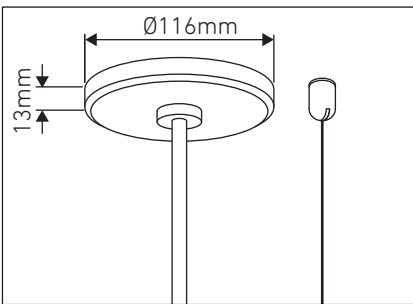

VS -Vertical Suspended