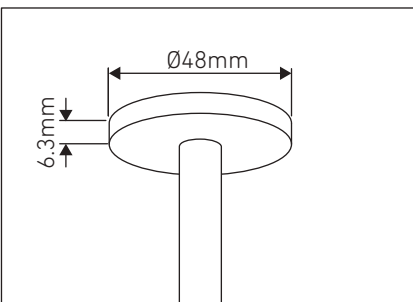

Suspension mount canopy options

Number of suspension points may vary depending on size.

CS - Central Suspended

VS -Vertical Suspended

RD -Rod Suspended

*Length to be confirmed by site, not adjustable on site