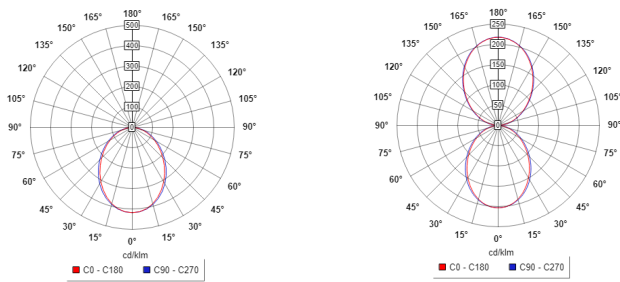

MoonBand 40

LIGHT FORMS

MB40 40 mm x 80 mm

Dimensions

Direct

Direct / Indirect

Distribution

Moonband 40