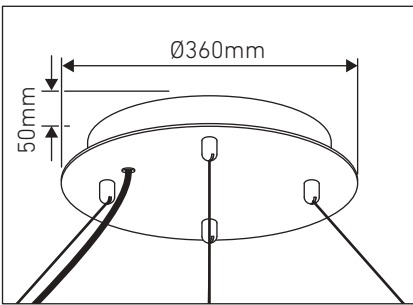

MoonBand 40

LIGHT FORMS

Housing

100% recyclable, extruded architectural grade aluminium with minimum 2mm thickness.

Weight

Approximately 5087-16956 grams per unit. Weight may vary depending on mounting and other options.

Operating temperature

Luminaire MUST be installed and operated ONLY in dry or damp environments where the ambient temperature ranges from -20°C to 50°C. Luminaire operation in environments outside this temperature range voids the warranty AND may damage the product or adversely impact lamp life, lumen output and colour consistency.

Suspension mount canopy options

Number of suspension points may vary depending on size.

CS - Central Suspended