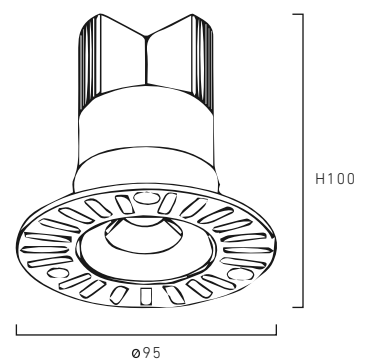

AVAILABLE FINISHES

Standard

Premium

RAL colours

ILLUMINATION OPTIONS

CCT 2200K • CRI >90Ra • 550Lm
 CCT 2700K • CRI >98Ra • 970Lm
 CCT 3000K • CRI >98Ra • 1050Lm

LIGHT BEAM ANGLE

24° LENS 36° LENS

FIXTURE OPTIONS

Fixture Specifications

Housing material	Aluminium
Luminaire type	Curved trimless
LED module	Bridgelux V10 HD
Driver	Osram Triac dimmable LED driver
Power	18W
Expected lifetime	L90/B10 @ 100,000h
Photobiological safety	RG1 Unlimited
Power factor	>0.95
UGR	<11 for 24° • <16 for 36°
Colour consistency	3 SDCM
Warranty	5 years

FIXTURE WEIGHT 332 grams
 CUT OUT SIZE Ø64 x H95mm

Light Forms
UK Head Office

LightForms.com

8 Richfield Avenue
Reading
RG1 5EQ

T +44 (0)20 8571 3785
E London@
LightForms.com

Registered in England & Wales
No. 6750892