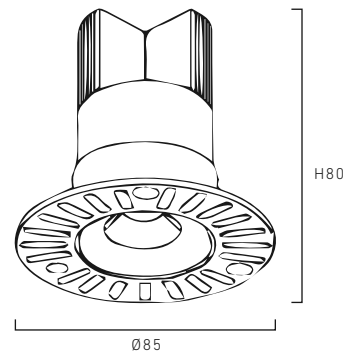

AVAILABLE FINISHES

Standard

Premium

RAL colours

ILLUMINATION OPTIONS

CCT 2200K • CRI >90Ra • 400Lm
 CCT 2700K • CRI >98Ra • 750Lm
 CCT 3000K • CRI >98Ra • 790Lm

LIGHT BEAM ANGLE

24° LENS 36° LENS

FIXTURE OPTIONS

Fixture Specifications

Housing material	Aluminium
Luminaire type	Curved trimless
LED module	Bridgelux V6 HD
Driver	Osram Triac dimmable LED driver
Power	12W
Expected lifetime	L90/B10 @ 100,000h
Photobiological safety	RG1 Unlimited
Power factor	>0.95
UGR	<13 for 24° • <17 for 36°
Colour consistency	3 SDCM
Warranty	5 years

FIXTURE WEIGHT 181 grams
 CUT OUT SIZE Ø54 x H85mm

Light Forms
 UK Head Office

LightForms.com

8 Richfield Avenue
 Reading
 RG1 5EQ

T +44 (0)20 8571 3785
 E London@
 LightForms.com

Registered in England & Wales
 No. 6750892