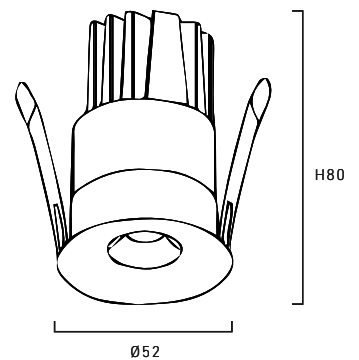

36° LENS

FIXTURE OPTIONS

DIMMABLE

DIMMABLE

CASAMBI

TW

HONEYCOMB

SQUARE
FRAME

IP44

Fixture Specifications

Housing material	Aluminium
Luminaire type	Curved recessed
LED module	Bridgelux V6 HD
Driver	Osram Triac dimmable LED driver
Power	12W
Expected lifetime	L90/B10 @ 100.000h
Photobiological safety	RG1 Unlimited
Power factor	>0.95
UGR	<13 for 24° • <17 for 36°
Colour consistency	3 SDCM
Warranty	5 years

FIXTURE WEIGHT 163 grams
 CUT OUT SIZE Ø48 x H85mm

Light Forms
 UK Head Office

LightForms.com

8 Richfield Avenue
 Reading
 RG1 5EQ

T +44 (0)20 8571 3785
 E London@
 LightForms.com

Registered in England & Wales
 No. 6750892