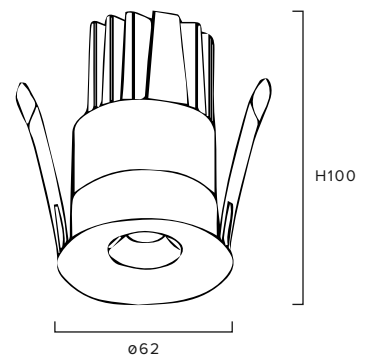

### LIGHT BEAM ANGLE

24° LENS    36° LENS

**FIXTURE WEIGHT** 312 grams  
**CUT OUT SIZE** Ø58 x H105mm

Light Forms  
UK Head Office

LightForms.com

8 Richfield Avenue  
Reading  
RG1 5EQ

T +44 (0)20 8571 3785  
E London@  
LightForms.com

Registered in England & Wales  
No. 6750892