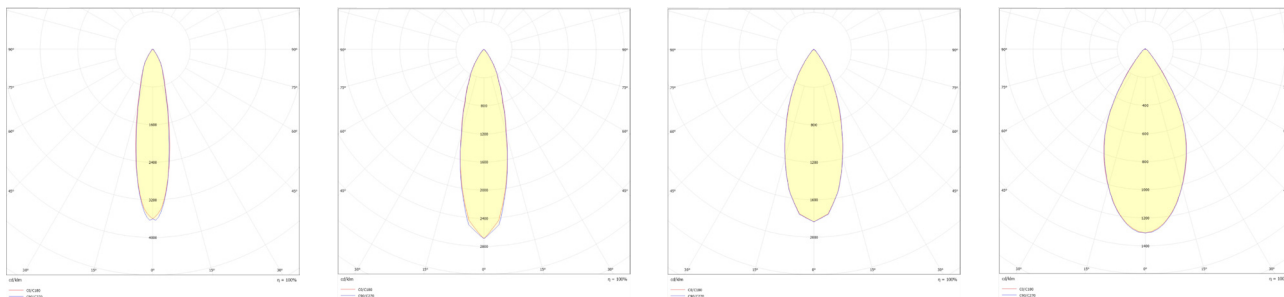

Distribution