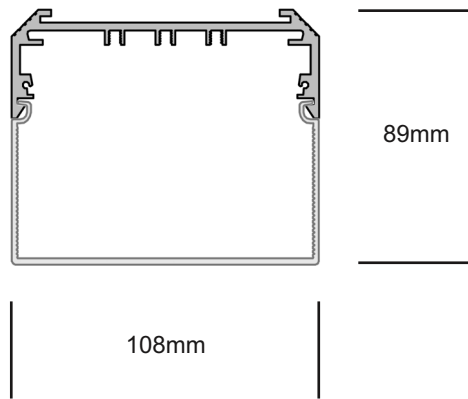

BIG TRIPLANE — TPLB

Suspended, Surface

**LIGHT
FORMS**

Dimensions

Mounting Options

BIG TRIPLANE — TPLB

Suspended, Surface

LIGHT FORMS