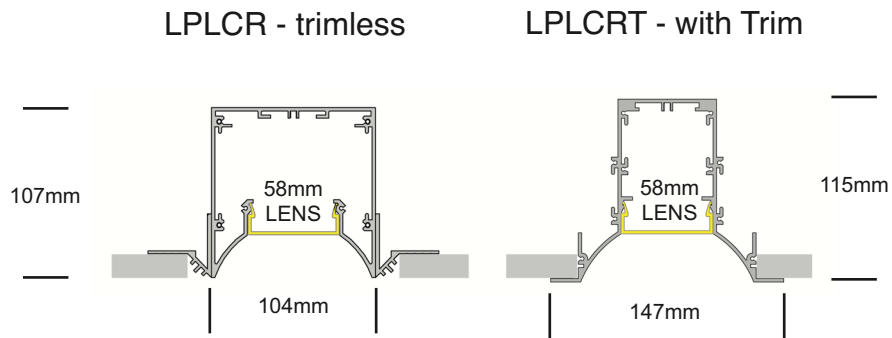

Dimensions

Mounting Options