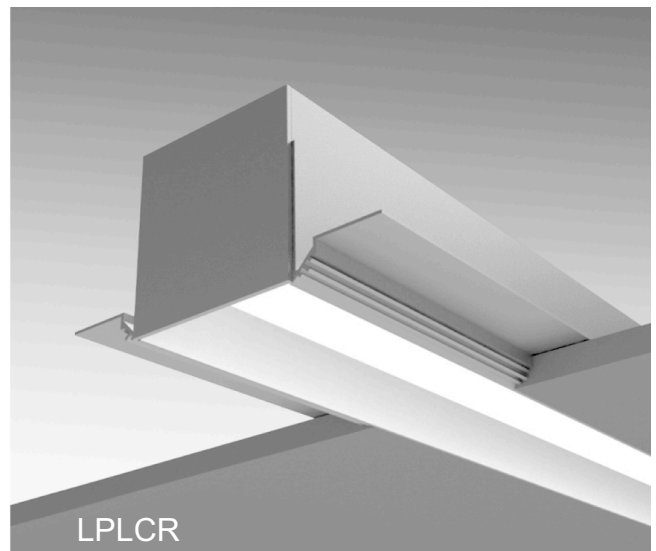

LIGHTPLANE LINEAR CONCAVE RECESSED

Recessed with Trim (LPLCRT) & Trimless (LPLCR)

1. Base Model

LPLCRT	Recessed - with Trim
LPLCR	Recessed - Trimless

2. Run Length

Enter length in mm for custom lengths
See **Standard Lengths and Shapes** PDF for standard products.

3. LED Lamping

LOWUGR - **xxxxK**

LOW - **xxxxK** (example: LOW-4000K)

MED - **xxxxK** (example: MED-4000K)

HI - **xxxxK** (example: HI-4000K)

STD - TW

HI - TW

STD - RGBW - **xxxxK**