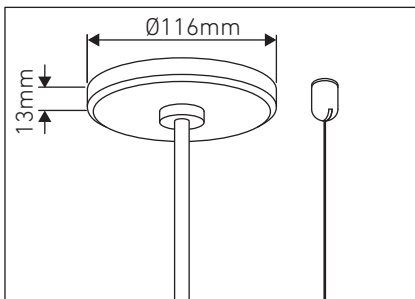

Number of suspension points may vary depending on size.

CS - Central Suspended

VS -Vertical Suspended

RD -Rod Suspended

*Length to be confirmed by site, not adjustable on site

Remote sensors

Optional, presence (PRES), DALI-compatible PIR presence (DALI/PRES) and daylight harvesting (PHOTO) sensors available. Contact Light Forms for further information.