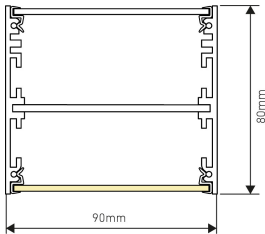

Features

Six Diameter Options:

900 mm
1200 mm
1500 mm
1800 mm
2400 mm
3000 mm

Direct, Indirect or Direct/
Indirect Distribution

Five Standard Output
Options

Tunable White and RGB
+W Options

Remote DALI, DMX, 10V or
Wireless

Product Options

Mounting Options

Vertical Suspension
Surface Mount
Rod Suspension
Central Suspension

Shape Options

Round
Square
Soft Square
Obround

Sizes

900mm diameter
1200mm diameter
1500mm diameter
1800mm diameter
2400mm diameter
3000mm diameter

LIGHT FORMS

MB90

Dimensions

Direct

Direct / Indirect

Distribution

Moonband 90

LIGHT FORMS