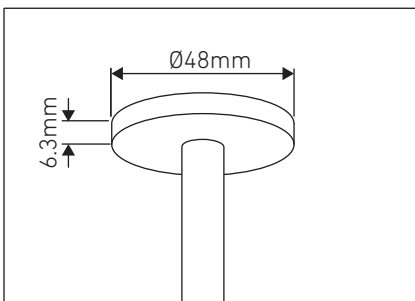

Number of suspension points may vary depending on size.

CS - Central Suspended

VS -Vertical Suspended

RD -Rod Suspended

*Length to be confirmed by site, not adjustable on site

Remote sensors

Optional, presence (PRES), DALI-compatible PIR presence (DALI/PRES) and daylight harvesting (PHOTO) sensors available. Contact Light Forms for further information.