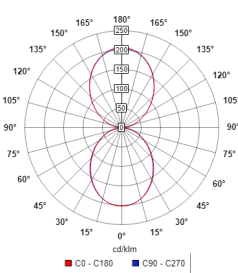

LIGHT FORMS

MB90

Dimensions

Direct

Direct / Indirect

Distribution

Moonband 90

LIGHT FORMS