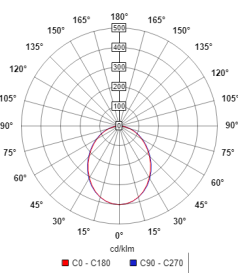

Tune Low
Tune Med
RGBW

In-Direct Output Options @ 80CRI 4000K

Minimum (10W)	-	966lm/m
Low (14W)	-	1435lm/m
Medium (25W)	-	2560lm/m
High (48W)	-	4384lm/m
Max (57W)	-	5115lm/m

Tune Low
Tune Med
RGBW

Lens Options

LIGHT FORMS

MB90

Dimensions

Direct

Direct / Indirect

Distribution

Moonband 90

LIGHT FORMS