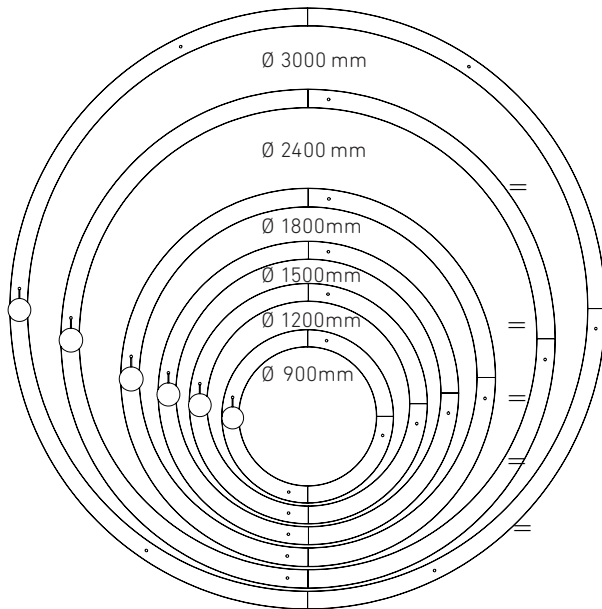

Features

Six Diameter Options:

900 mm
1200 mm
1500 mm
1800 mm
2400 mm
3000 mm

Direct, Indirect or Direct/
Indirect Distribution

Five Standard Output
Options

Tunable White and RGB
+W Options

Remote DALI, DMX, 10V or
Wireless

Product Options

Mounting Options

Vertical Suspension
Surface Mount
Rod Suspension
Central Suspension

Shape Options

Round
Square
Soft Square
Obround

Sizes

900mm diameter
1200mm diameter
1500mm diameter
1800mm diameter
2400mm diameter
3000mm diameter

LIGHT FORMS

MB90

Dimensions

Direct

Direct / Indirect

Distribution

Moonband 90

LIGHT FORMS