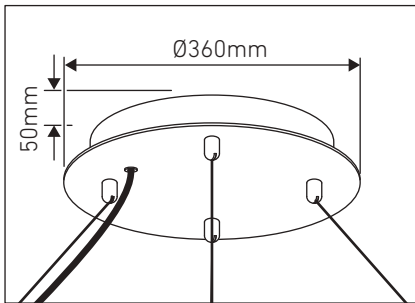

Moonband 90

LIGHT FORMS

MB90

Housing

100% recyclable, extruded architectural grade aluminium with minimum 2mm thickness.

Weight

Approximately 8116-27054 grams per unit. Weight may vary depending on mounting and other options.

Suspension mount canopy options

Number of suspension points may vary depending on size.

CS - Central Suspended