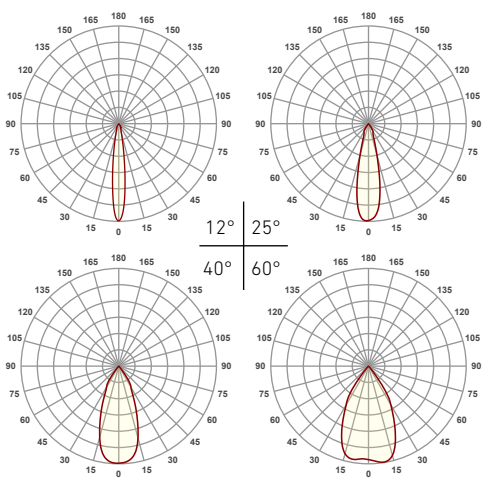

Draco

Specification Sheet

Description

Draco is the tallest member of our cylinder lighting family. Its strong long form utilises LEDil reflectors and Osram chips (with 1 and 2 Macadam's Ellipses colour consistency). Draco is available in a full range colour temperatures and with integral control gear as standard.

Length

- ☐ 250 mm
- ☐ 500 mm
- ☐ 750 mm
- ☐ 1000 mm

Mounting

- ☐ Surface Mount
- ☐ Wall Mount
- ☐ Track Suspension
- ☐ Vertical Suspension

Colour & Finishes

Body

- ☐ White
- ☐ Black
- ☐ Bronze
- ☐ Gold
- ☐ Mirror Chrome
- ☐ Charcoal
- ☐ RAL - Specify RAL

Cable

- ☐ White
- ☐ Black
- ☐ Clear
- ☐ N/A

Track

- ☐ White
- ☐ Black
- ☐ Clear
- ☐ N/A

Track Adapter

- ☐ White
- ☐ Black
- ☐ Clear
- ☐ N/A

Optics

- ☐ 12° beam
- ☐ 25° beam
- ☐ 40° beam
- ☐ 60° beam

Light Output

- ☐ MIN - 500lm/4.5W
- ☐ LOW - 1000lm/9W
- ☐ MED - 1500lm/13.6W
- ☐ HIGH - 2000lm/19W

CCT

- ☐ 827 - 2700K
- ☐ 830 - 3000K
- ☐ 835 - 3500K
- ☐ 840 - 4000K
- ☐ 927 - 2700K
- ☐ 930 - 3000K
- ☐ 935 - 3500K
- ☐ 940 - 4000K

Dimming

- ☐ Non-dim
- ☐ 1-10V
- ☐ Dali Dim