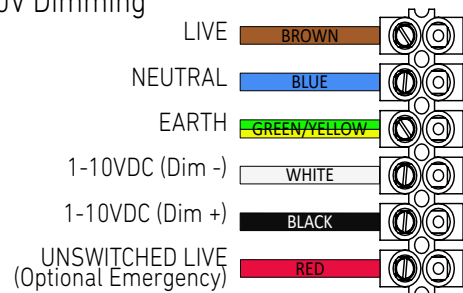

1-10V Dimming